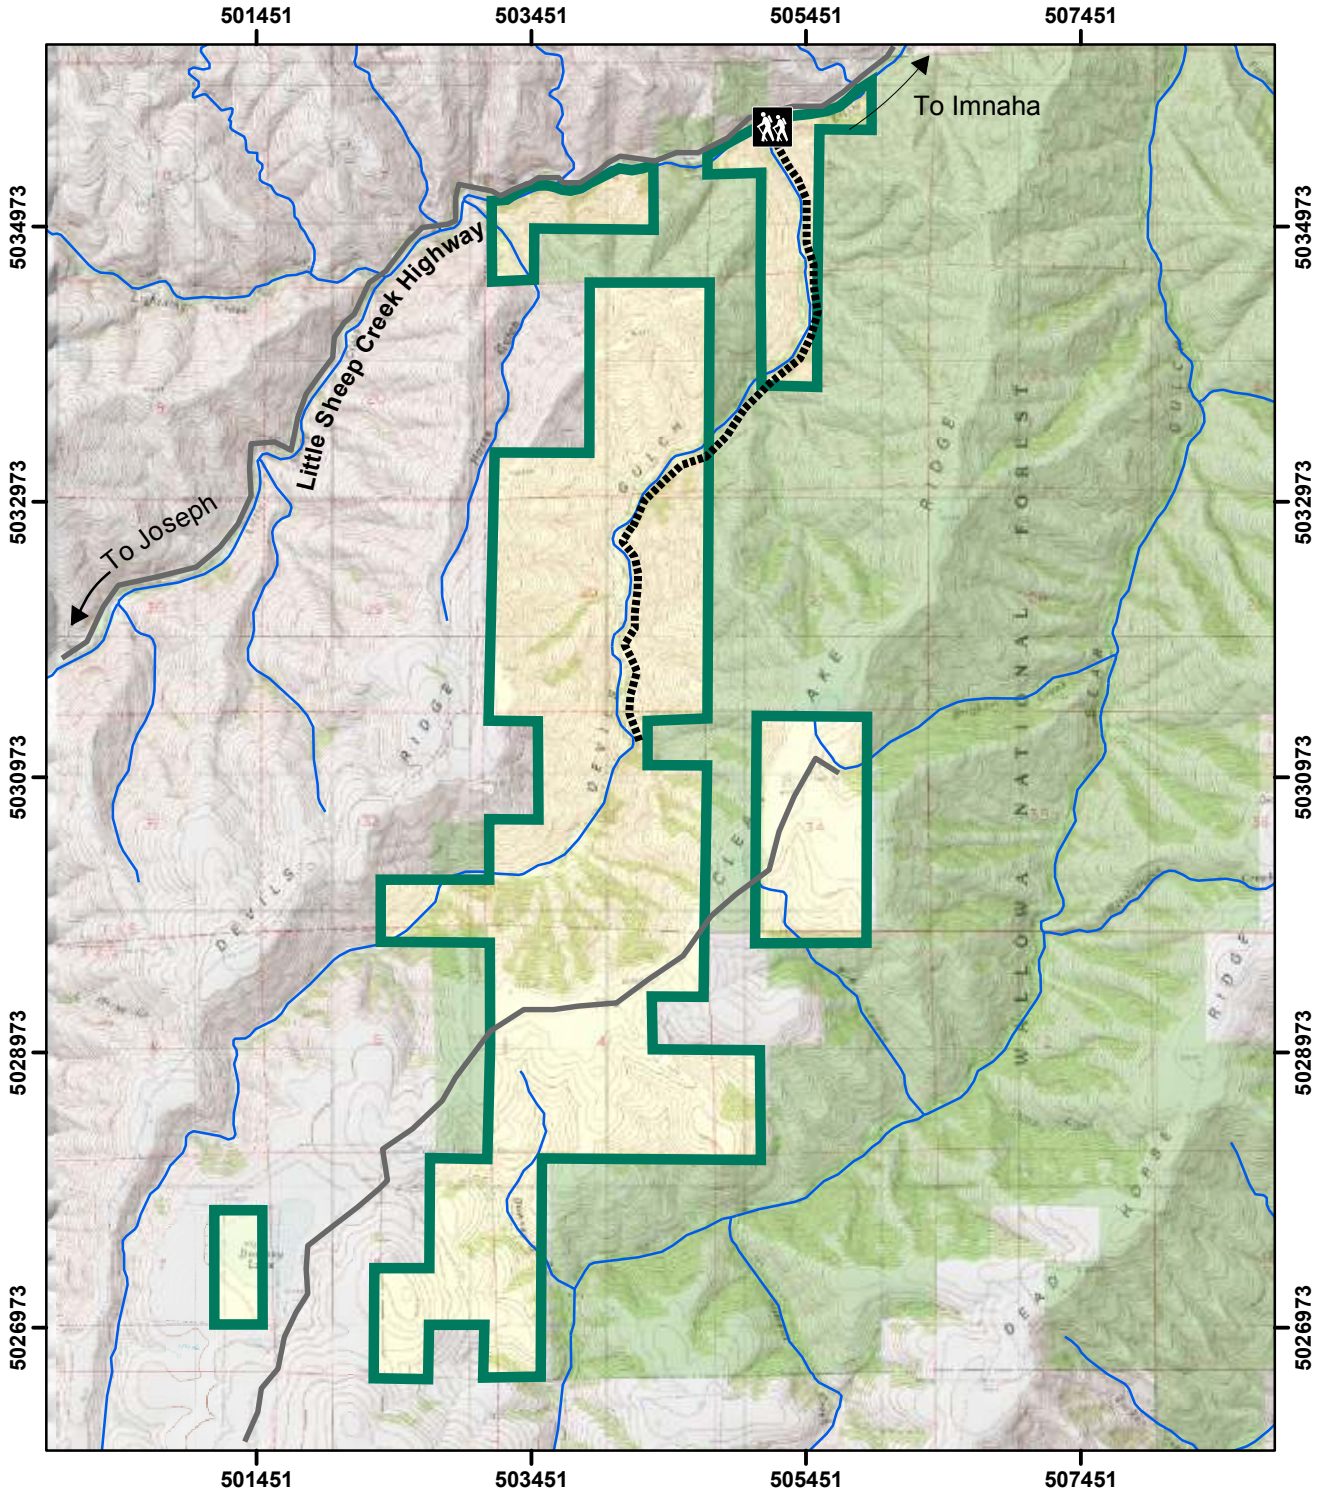

Clear Lake Ridge Preserve

Legend

-  Preserve Boundary
-  Trail Head
-  Public Access Trail
-  U.S. Forest Service
-  Streams
-  Roads

Scale 1:55,000

Universal Transverse Mercator
Projection (Zone 11)
North American Datum 1927